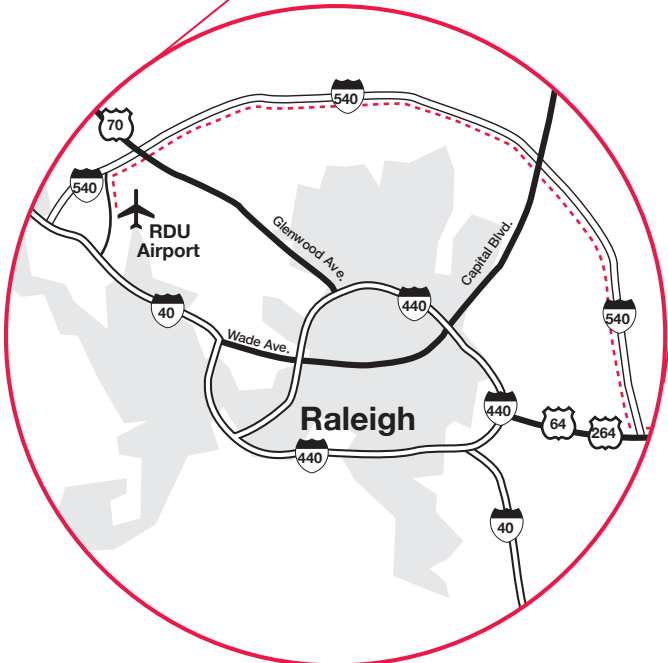

INTANDEM

1302 E. Firetower Road, Greenville, NC 27858
 TEL 252/321-1111 FAX 252/321-1169
 www.intandeminc.net

From Raleigh-Durham Airport to InTandem in Greenville, NC

- From Raleigh-Durham Airport (RDU), take the Aviation Parkway North ramp to I-540/US-70
- Merge onto I-540 East via the ramp to US-70
- Take exit 26B to US-264 East/US-64 East (toward Rocky Mount)
- Follow Highway 264 East to Greenville
- In Greenville, take a right on Arlington Boulevard and continue approximately 5 miles to Firetower Road.
- Take a right on Firetower Road.
- InTandem will be on your left at 1302 E. Firetower Road.

Mileage Notations

RDU to InTandem	≈ 100 mi.	Greenville to Rocky Mount	≈ 42 mi.
RDU to New Bern	≈ 143 mi.	Greenville to New Bern	≈ 45 mi.
RDU to Jacksonville	≈ 148 mi.	Greenville to Jacksonville	≈ 72 mi.
RDU to Wilson	≈ 67 mi.	New Bern to Jacksonville	≈ 37 mi.