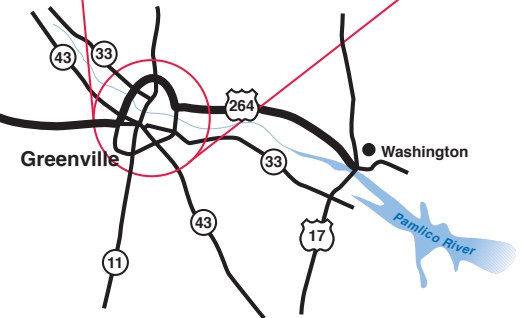

INTANDEM

1302 E. Firetower Road, Greenville, NC 27858
 TEL 252/321-1111 FAX 252/321-1169
 www.intandeminc.net

From Raleigh-Durham Airport to InTandem in Greenville, NC

- From Raleigh-Durham Airport (RDU), take the Aviation Parkway North ramp to I-540/US-70
- Merge onto I-540 East via the ramp to US-70
- Take exit 26B to US-264 East/US-64 East (toward Rocky Mount)
- Follow Highway 264 East to Greenville
- In Greenville, take a right on Arlington Boulevard and continue approximately 5 miles to Firetower Road.
- Take a right on Firetower Road.
- InTandem will be on your left at 1302 E. Firetower Road.

Mileage Notations

RDU to InTandem	≈ 100 mi.	Greenville to Rocky Mount	≈ 42 mi.
RDU to New Bern	≈ 143 mi.	Greenville to New Bern	≈ 45 mi.
RDU to Jacksonville	≈ 148 mi.	Greenville to Jacksonville	≈ 72 mi.
RDU to Wilson	≈ 67 mi.	New Bern to Jacksonville	≈ 37 mi.