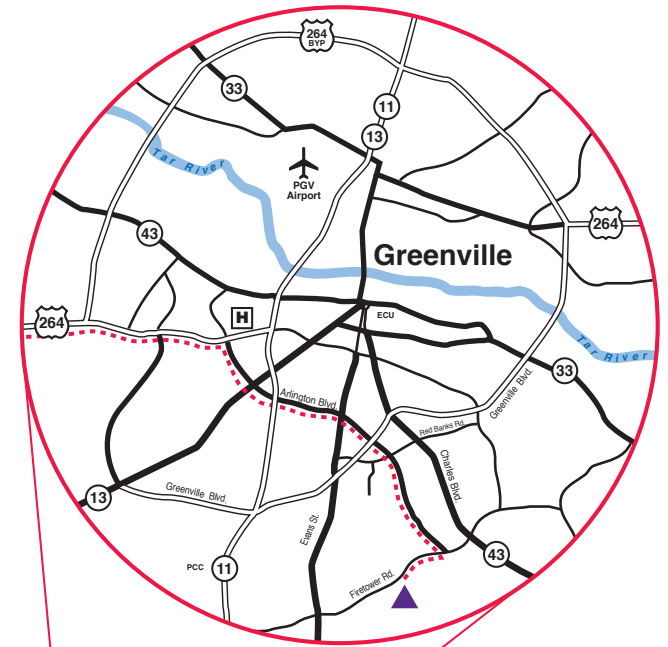

INTANDEM

1302 E. Firetower Road, Greenville, NC 27858
 TEL 252/321-1111 FAX 252/321-1169
 www.intandeminc.net

From Raleigh-Durham Airport to InTandem in Greenville, NC

- From Raleigh-Durham Airport (RDU), take the Aviation Parkway North ramp to I-540/US-70
- Merge onto I-540 East via the ramp to US-70
- Take exit 26B to US-264 East/US-64 East (toward Rocky Mount)
- Follow Highway 264 East to Greenville
- In Greenville, take a right on Arlington Boulevard and continue approximately 5 miles to Firetower Road.
- Take a right on Firetower Road.
- InTandem will be on your left at 1302 E. Firetower Road.

Mileage Notations

RDU to InTandem	≈ 100 mi.	Greenville to Rocky Mount	≈ 42 mi.
RDU to New Bern	≈ 143 mi.	Greenville to New Bern	≈ 45 mi.
RDU to Jacksonville	≈ 148 mi.	Greenville to Jacksonville	≈ 72 mi.
RDU to Wilson	≈ 67 mi.	New Bern to Jacksonville	≈ 37 mi.