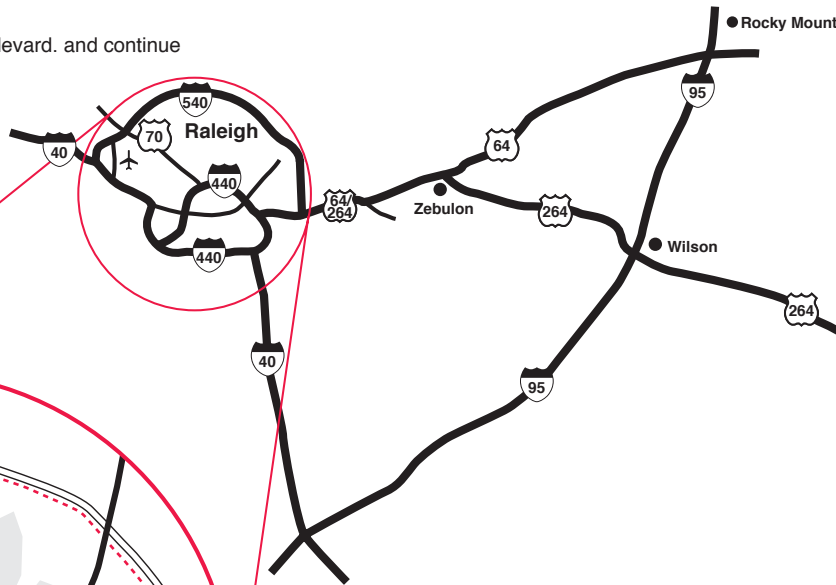

INTANDEM

1302 E. Firetower Road, Greenville, NC 27858
 TEL 252/321-1111 FAX 252/321-1169
 www.intandeminc.net

From Raleigh-Durham Airport to InTandem in Greenville, NC

- From Raleigh-Durham Airport (RDU), take the Aviation Parkway North ramp to I-540/US-70
- Merge onto I-540 East via the ramp to US-70
- Take exit 26B to US-264 East/US-64 East (toward Rocky Mount)
- Follow Highway 264 East to Greenville
- In Greenville, take a right on Arlington Boulevard and continue approximately 5 miles to Firetower Road.
- Take a right on Firetower Road.
- InTandem will be on your left at 1302 E. Firetower Road.

Mileage Notations

RDU to InTandem	≈ 100 mi.	Greenville to Rocky Mount	≈ 42 mi.
RDU to New Bern	≈ 143 mi.	Greenville to New Bern	≈ 45 mi.
RDU to Jacksonville	≈ 148 mi.	Greenville to Jacksonville	≈ 72 mi.
RDU to Wilson	≈ 67 mi.	New Bern to Jacksonville	≈ 37 mi.